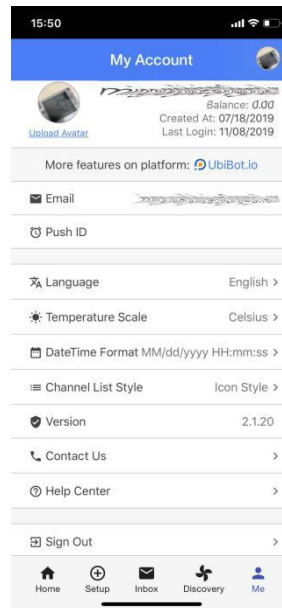

"temperature scale" option, you can switch between Celsius and Fahrenheit.

7.2 Log out

Under the "Me" page, Tap "Sign out", you can exit the current account.

For more operations on the account or the device, please log into the web console at: console.ubibot.com